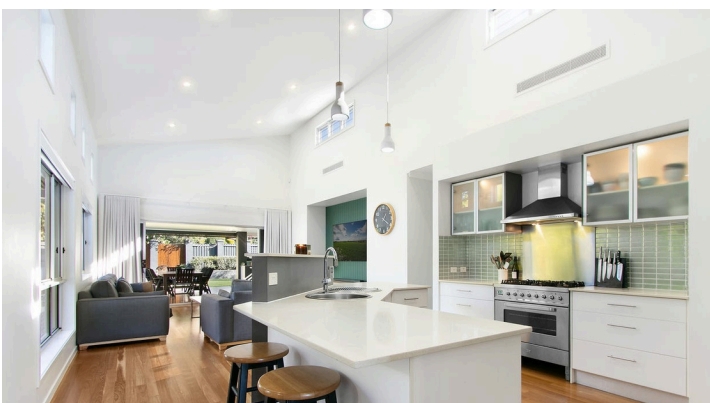

255 Darlington Drive

Banora Point

Recent Comparable Sales

103 BOTANICAL CIRCUIT
BANORA POINT NSW 2486

Sale price Sale date
\$1,520,000 April 2024

4  3  2 

10 BUNCRANA TERRACE
BANORA POINT NSW 2486

Sale price Sale date
\$1,575,000 July 2023