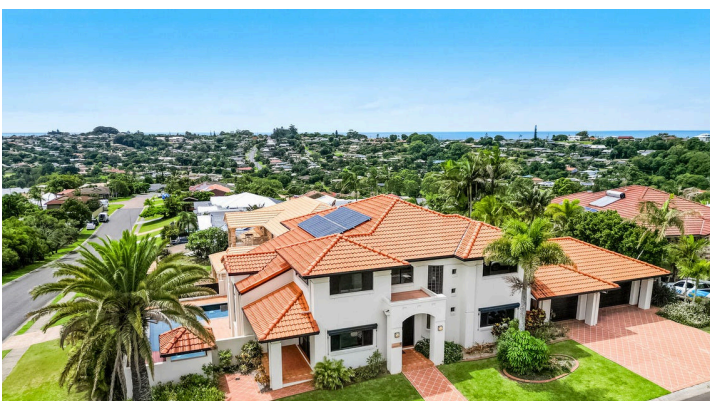

255 Darlington Drive

Banora Point

Recent Comparable Sales

103 BOTANICAL CIRCUIT
BANORA POINT NSW 2486

Sale price Sale date
\$1,520,000 April 2024

4  3  2 

10 BUNCRANA TERRACE
BANORA POINT NSW 2486

Sale price Sale date
\$1,575,000 July 2023

5  3  4 

4 TOWNSEND CRESCENT
TERRANORA NSW 2486

Sale price Sale date
\$1,660,000 June 2024

5  3  2 

62 LOCHLOMOND DRIVE
BANORA POINT NSW 2486

Sale price Sale date
\$1,711,500 April 2024

4  3  3 